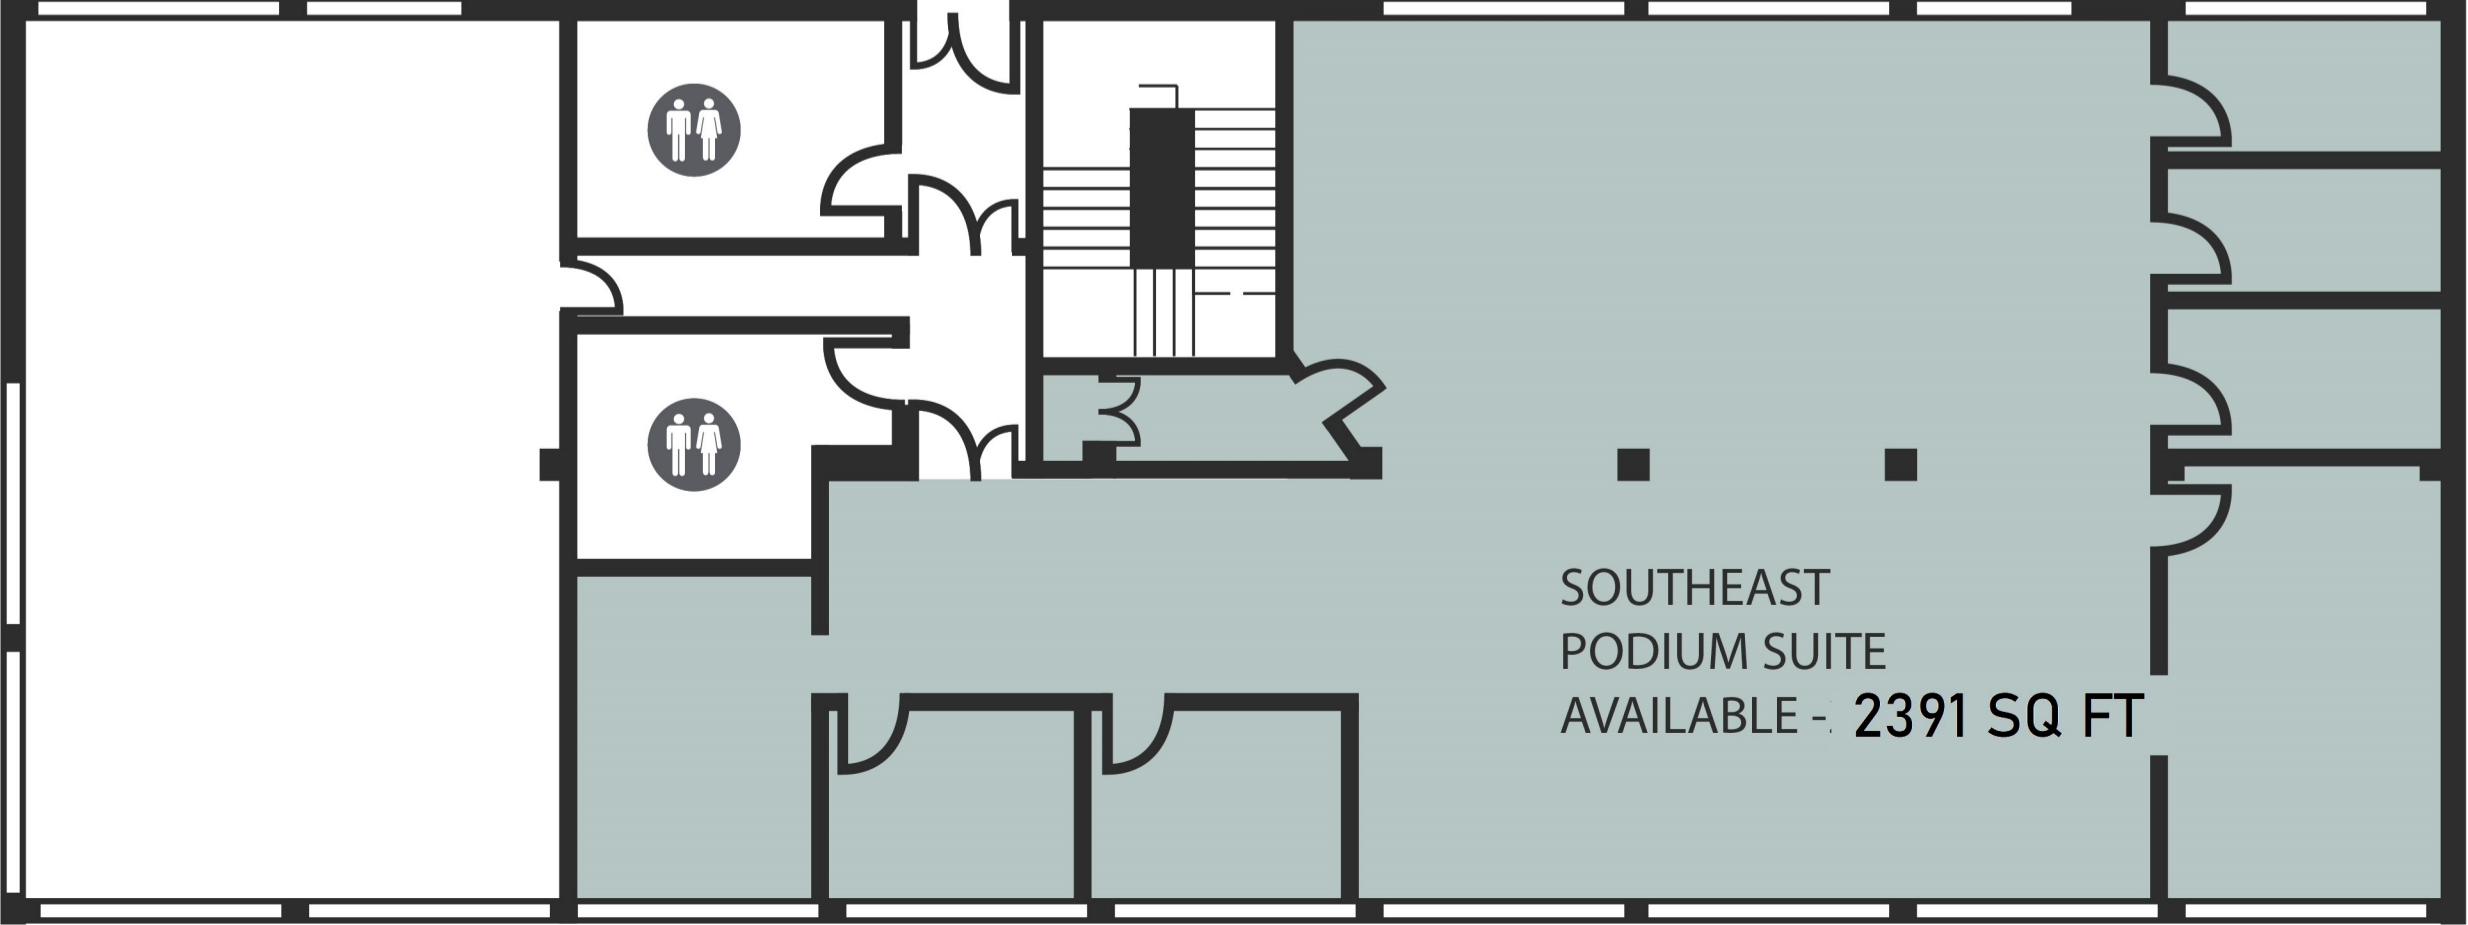

1st Floor

SOUTHEAST  
PODIUM SUITE  
AVAILABLE - 2391 SQ FT